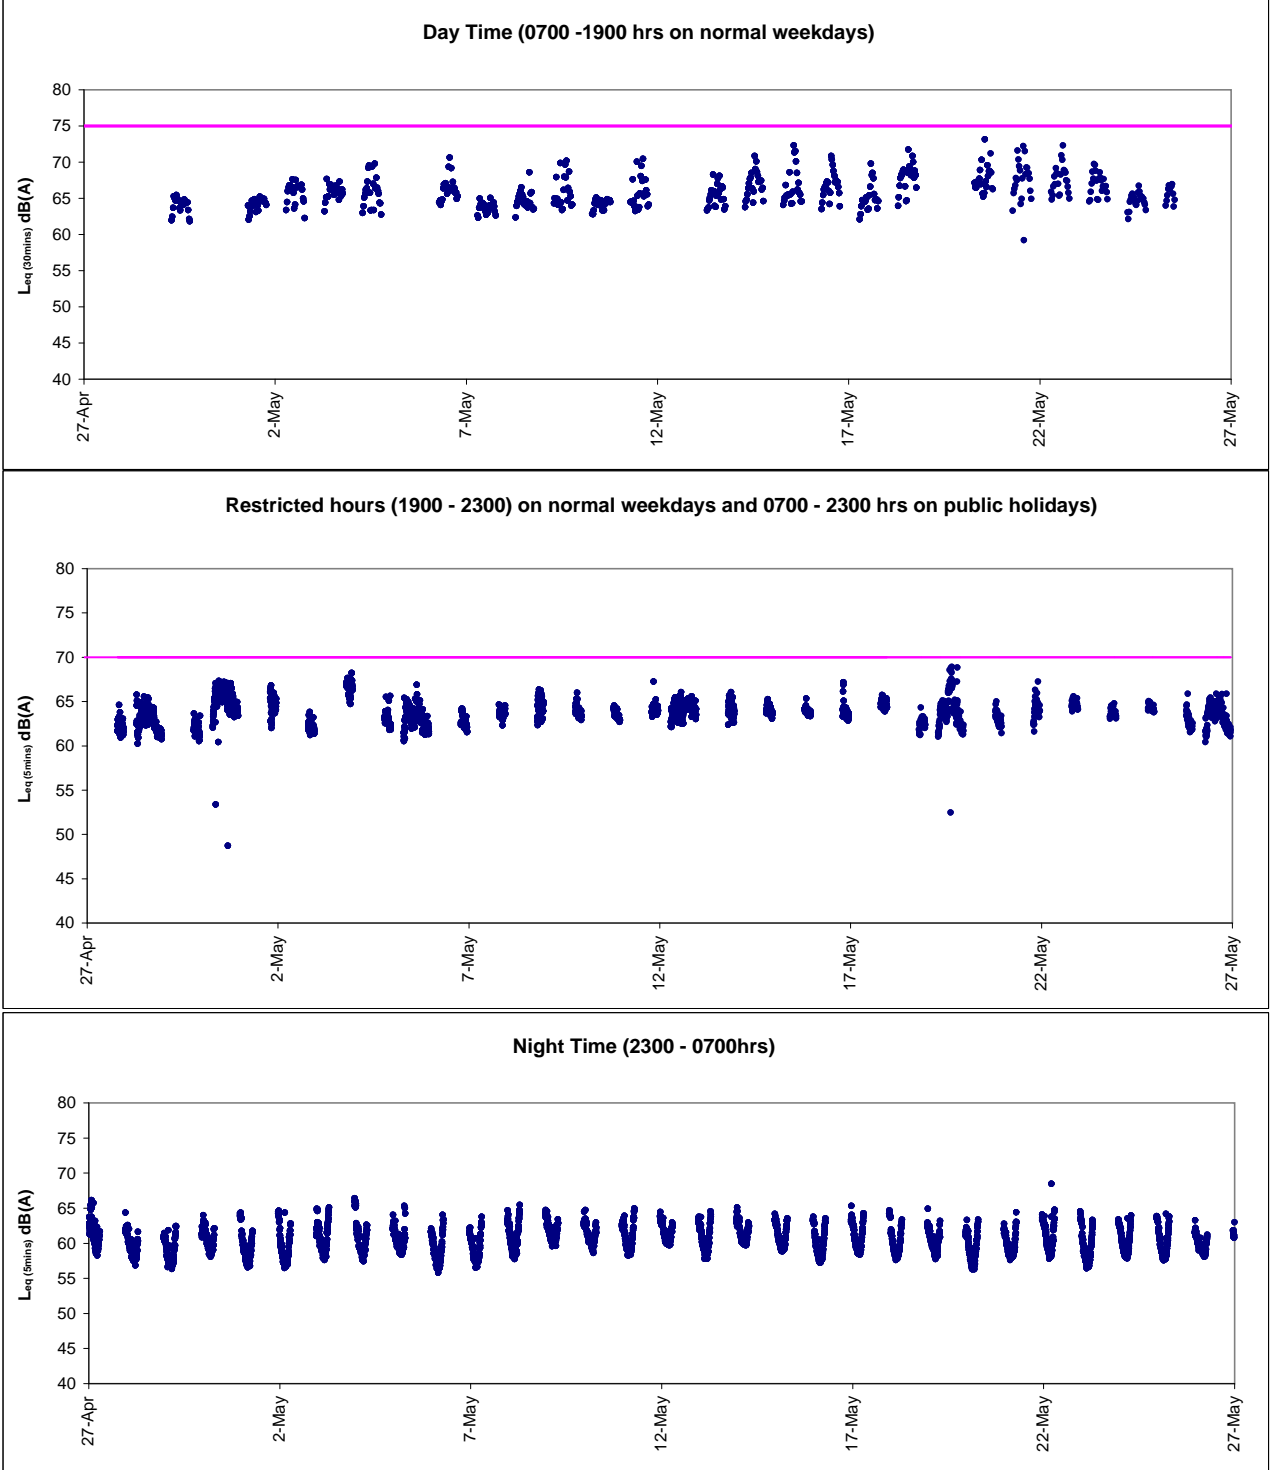

Graphic Presentation of Real Time Noise Monitoring Result (Food and Environmental Hygiene Department Depot)