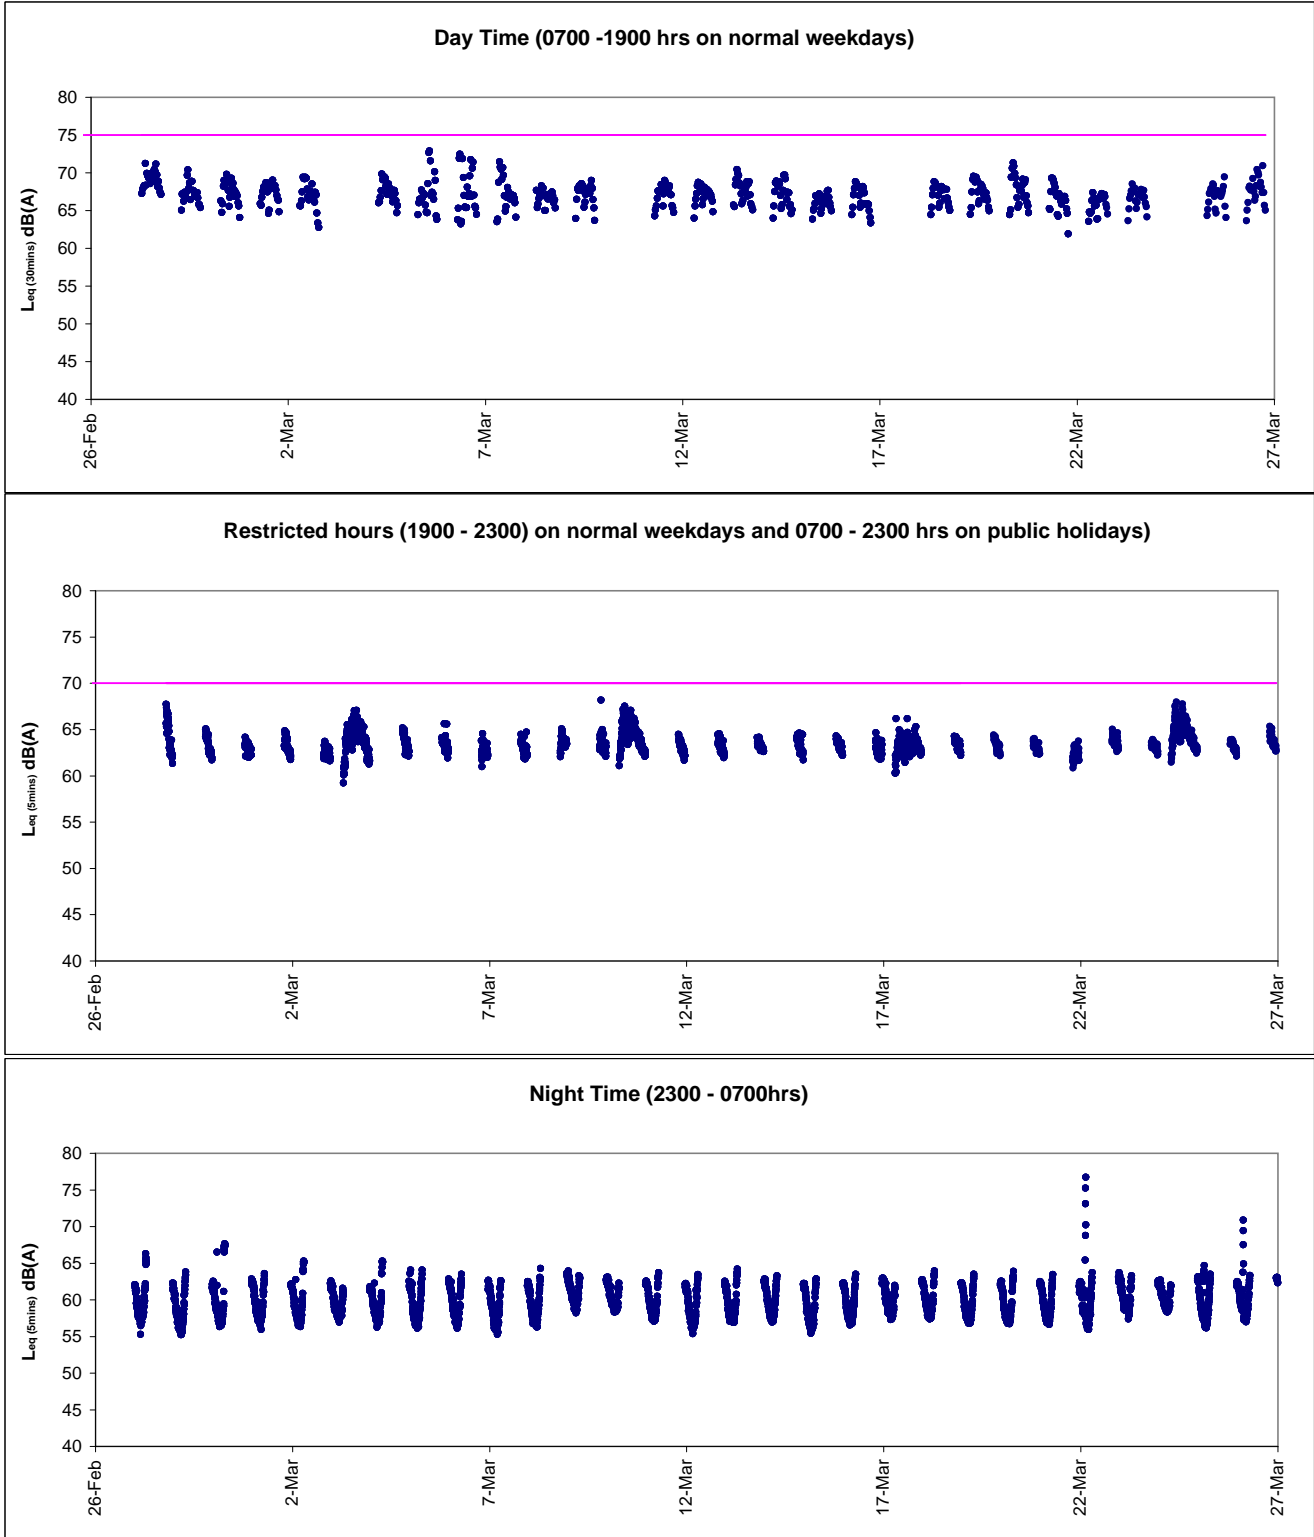

21/5/2012 5:36	61.7	22/5/2012 6:46	63.4	23/5/2012 23:56	61.9	25/5/2012 1:06	58.4	26/5/2012 2:16	57.7	27/5/2012 3:26	58.5
21/5/2012 5:41	60.7	22/5/2012 6:51	63.3	24/5/2012 0:01	62.1	25/5/2012 1:11	58.1	26/5/2012 2:21	58.7	27/5/2012 3:31	57.9
21/5/2012 5:46	59.3	22/5/2012 6:56	63.3	24/5/2012 0:06	62.1	25/5/2012 1:16	58.0	26/5/2012 2:26	59.0	27/5/2012 3:36	58.2
21/5/2012 5:51	60.9	22/5/2012 23:01	61.8	24/5/2012 0:11	61.7	25/5/2012 1:21	58.7	26/5/2012 2:31	57.8	27/5/2012 3:41	58.9
21/5/2012 5:56	60.2	22/5/2012 23:06	61.7	24/5/2012 0:16	61.9	25/5/2012 1:26	58.8	26/5/2012 2:36	58.1	27/5/2012 3:46	58.1
21/5/2012 6:01	62.4	22/5/2012 23:11	62.6	24/5/2012 0:21	61.3	25/5/2012 1:31	57.8	26/5/2012 2:41	59.2	27/5/2012 3:51	58.0
21/5/2012 6:06	60.9	22/5/2012 23:16	61.5	24/5/2012 0:26	62.1	25/5/2012 1:36	57.7	26/5/2012 2:46	58.4	27/5/2012 3:56	58.4
21/5/2012 6:11	61.4	22/5/2012 23:21	62.2	24/5/2012 0:31	62.3	25/5/2012 1:41	57.3	26/5/2012 2:51	57.8	27/5/2012 4:01	58.4
21/5/2012 6:16	61.4	22/5/2012 23:26	63.4	24/5/2012 0:36	61.3	25/5/2012 1:46	57.6	26/5/2012 2:56	58.8	27/5/2012 4:06	57.9
21/5/2012 6:21	62.0	22/5/2012 23:31	61.6	24/5/2012 0:41	60.7	25/5/2012 1:51	57.7	26/5/2012 3:01	57.7	27/5/2012 4:11	58.2
21/5/2012 6:26	63.0	22/5/2012 23:36	61.2	24/5/2012 0:46	62.5	25/5/2012 1:56	57.3	26/5/2012 3:06	57.9	27/5/2012 4:16	59.4
21/5/2012 6:31	63.7	22/5/2012 23:41	63.4	24/5/2012 0:51	61.2	25/5/2012 2:01	57.0	26/5/2012 3:11	57.7	27/5/2012 4:21	59.4
21/5/2012 6:36	63.3	22/5/2012 23:46	66.5	24/5/2012 0:56	61.1	25/5/2012 2:06	58.1	26/5/2012 3:16	57.4	27/5/2012 4:26	58.0
21/5/2012 6:41	64.1	22/5/2012 23:51	64.9	24/5/2012 1:01	60.6	25/5/2012 2:11	56.9	26/5/2012 3:21	57.1	27/5/2012 4:31	58.0
21/5/2012 6:46	64.0	22/5/2012 23:56	63.9	24/5/2012 1:06	60.9	25/5/2012 2:16	56.7	26/5/2012 3:26	57.2	27/5/2012 4:36	58.9
21/5/2012 6:51	64.0	23/5/2012 0:01	64.0	24/5/2012 1:11	60.6	25/5/2012 2:21	55.9	26/5/2012 3:31	57.8	27/5/2012 4:41	58.9
21/5/2012 6:56	65.4	23/5/2012 0:06	63.8	24/5/2012 1:16	60.1	25/5/2012 2:26	55.9	26/5/2012 3:36	58.9	27/5/2012 4:46	57.9
21/5/2012 23:01	61.5	23/5/2012 0:11	63.4	24/5/2012 1:21	60.2	25/5/2012 2:31	56.0	26/5/2012 3:41	62.1	27/5/2012 4:51	61.2
21/5/2012 23:06	62.1	23/5/2012 0:16	63.6	24/5/2012 1:26	59.7	25/5/2012 2:36	55.9	26/5/2012 3:46	57.1	27/5/2012 4:56	67.4
21/5/2012 23:11	62.6	23/5/2012 0:21	63.3	24/5/2012 1:31	61.8	25/5/2012 2:41	56.4	26/5/2012 3:51	57.2	27/5/2012 5:01	59.9
21/5/2012 23:16	61.3	23/5/2012 0:26	63.5	24/5/2012 1:36	59.3	25/5/2012 2:46	58.2	26/5/2012 3:56	57.0	27/5/2012 5:06	58.7
21/5/2012 23:21	60.8	23/5/2012 0:31	65.5	24/5/2012 1:41	59.3	25/5/2012 2:51	56.5	26/5/2012 4:01	56.7	27/5/2012 5:11	58.1
21/5/2012 23:26	61.1	23/5/2012 0:36	64.8	24/5/2012 1:46	59.3	25/5/2012 2:56	56.0	26/5/2012 4:06	57.3	27/5/2012 5:16	58.1
21/5/2012 23:31	61.5	23/5/2012 0:41	64.5	24/5/2012 1:51	58.3	25/5/2012 3:01	59.4	26/5/2012 4:11	56.8	27/5/2012 5:21	60.6
21/5/2012 23:36	61.8	23/5/2012 0:46	64.0	24/5/2012 1:56	59.7	25/5/2012 3:06	57.2	26/5/2012 4:16	59.0	27/5/2012 5:26	59.9
21/5/2012 23:41	60.9	23/5/2012 0:51	63.7	24/5/2012 2:01	59.8	25/5/2012 3:11	58.5	26/5/2012 4:21	59.2	27/5/2012 5:31	59.7
21/5/2012 23:46	60.3	23/5/2012 0:56	63.5	24/5/2012 2:06	59.7	25/5/2012 3:16	57.2	26/5/2012 4:26	59.1	27/5/2012 5:36	58.5
21/5/2012 23:51	60.6	23/5/2012 1:01	63.6	24/5/2012 2:11	58.6	25/5/2012 3:21	55.3	26/5/2012 4:31	57.4	27/5/2012 5:41	62.1
21/5/2012 23:56	60.8	23/5/2012 1:06	63.2	24/5/2012 2:16	59.1	25/5/2012 3:26	56.4	26/5/2012 4:36	57.1	27/5/2012 5:46	62.3
22/5/2012 0:01	60.7	23/5/2012 1:11	63.3	24/5/2012 2:21	58.6	25/5/2012 3:31	56.0	26/5/2012 4:41	57.9	27/5/2012 5:51	59.1
22/5/2012 0:06	60.5	23/5/2012 1:16	62.5	24/5/2012 2:26	59.0	25/5/2012 3:36	56.3	26/5/2012 4:46	66.3	27/5/2012 5:56	59.4
22/5/2012 0:11	60.9	23/5/2012 1:21	62.7	24/5/2012 2:31	58.2	25/5/2012 3:41	56.9	26/5/2012 4:51	56.8	27/5/2012 6:01	59.9
22/5/2012 0:16	60.5	23/5/2012 1:26	62.3	24/5/2012 2:36	58.1	25/5/2012 3:46	54.9	26/5/2012 4:56	56.6	27/5/2012 6:06	60.4
22/5/2012 0:21	61.0	23/5/2012 1:31	62.8	24/5/2012 2:41	58.2	25/5/2012 3:51	56.2	26/5/2012 5:01	58.2	27/5/2012 6:11	60.7
22/5/2012 0:26	60.7	23/5/2012 1:36	62.4	24/5/2012 2:46	57.6	25/5/2012 3:56	56.1	26/5/2012 5:06	57.8	27/5/2012 6:16	60.1
22/5/2012 0:31	59.7	23/5/2012 1:41	62.4	24/5/2012 2:51	58.6	25/5/2012 4:01	55.5	26/5/2012 5:11	57.8	27/5/2012 6:21	61.4
22/5/2012 0:36	59.1	23/5/2012 1:46	62.7	24/5/2012 2:56	58.5	25/5/2012 4:06	56.1	26/5/2012 5:16	66.4	27/5/2012 6:26	59.9
22/5/2012 0:41	59.4	23/5/2012 1:51	62.7	24/5/2012 3:01	57.4	25/5/2012 4:11	56.7	26/5/2012 5:21	58.7	27/5/2012 6:31	60.4
22/5/2012 0:46	59.5	23/5/2012 1:56	62.6	24/5/2012 3:06	57.8	25/5/2012 4:16	55.6	26/5/2012 5:26	58.9	27/5/2012 6:36	61.9
22/5/2012 0:51	60.1	23/5/2012 2:01	62.4	24/5/2012 3:11	57.7	25/5/2012 4:21	56.2	26/5/2012 5:31	57.8	27/5/2012 6:41	63.0

Graphic Presentation of Real Time Noise Monitoring Result (Food and Environmental Hygiene Department Depot)