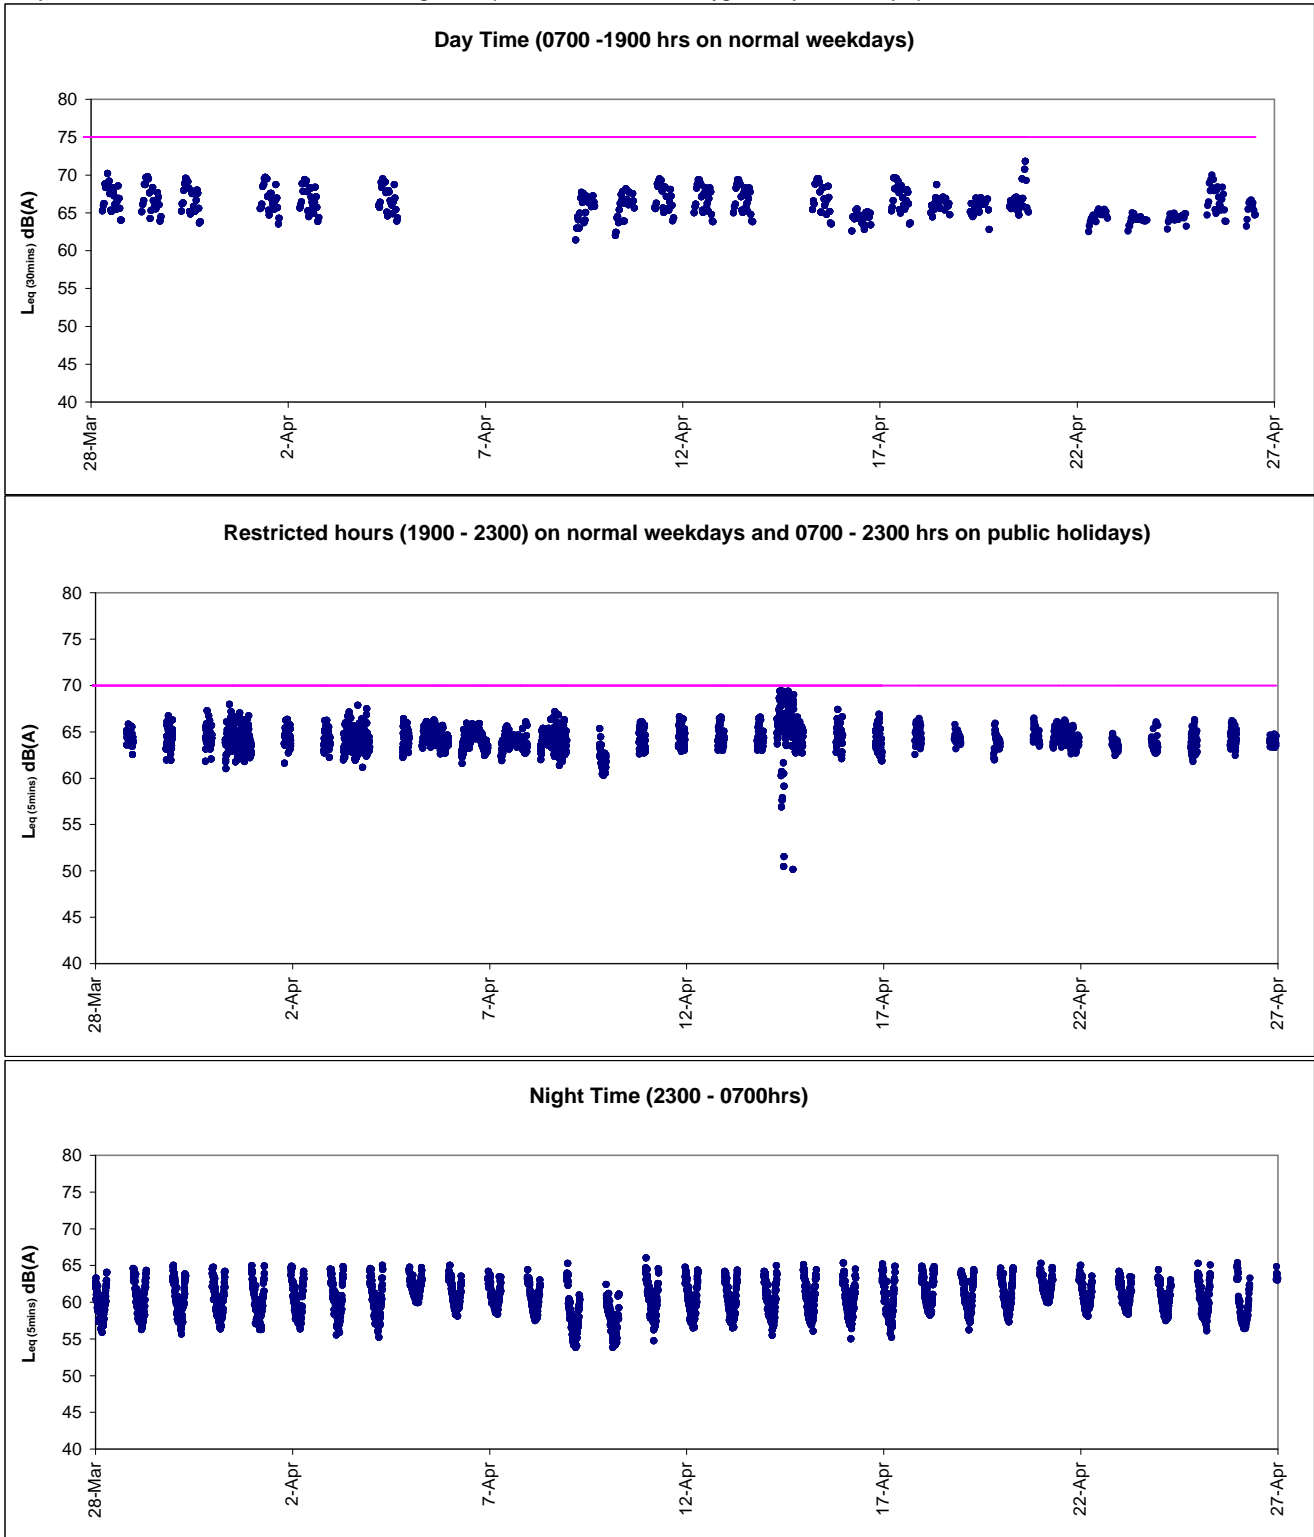

Graphic Presentation of Real Time Noise Monitoring Result (Food and Environmental Hygiene Department Depot)