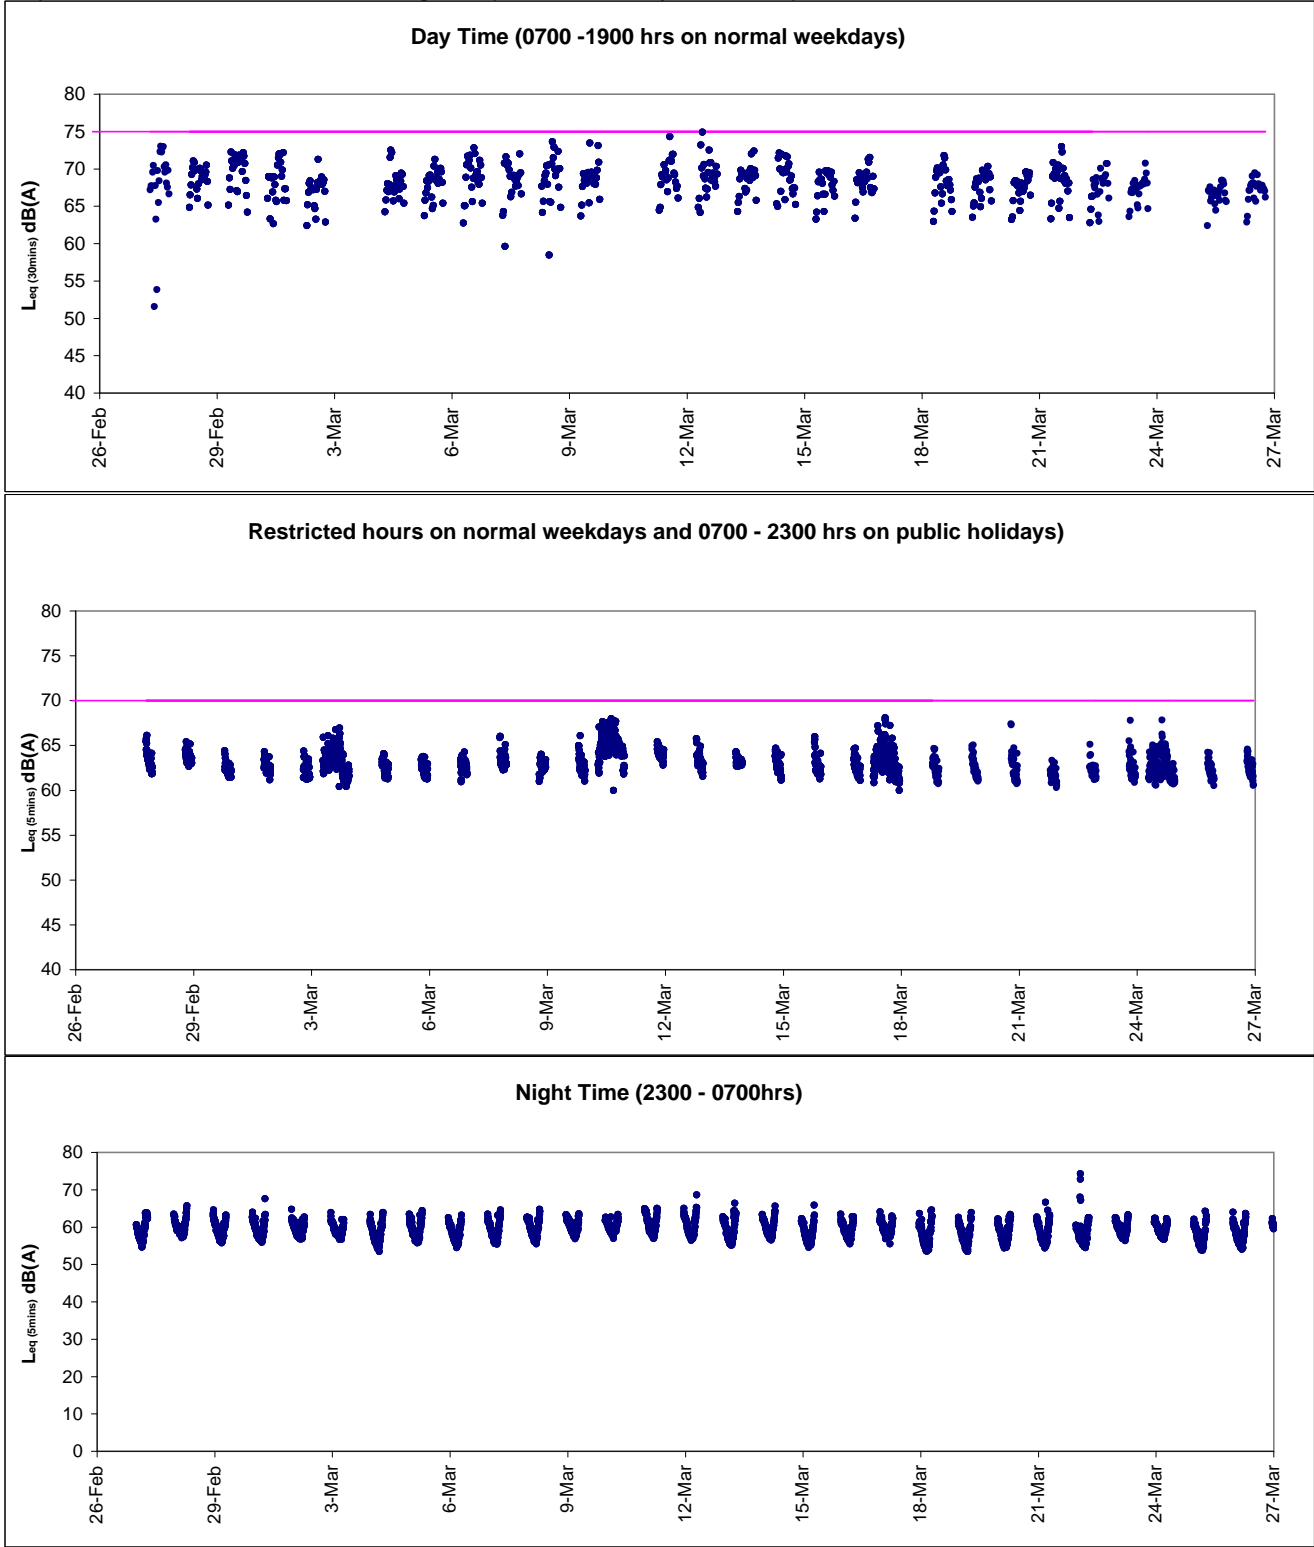

Graphic Presentation of Real Time Noise Monitoring Result (Oil Street Community Liaison Center)