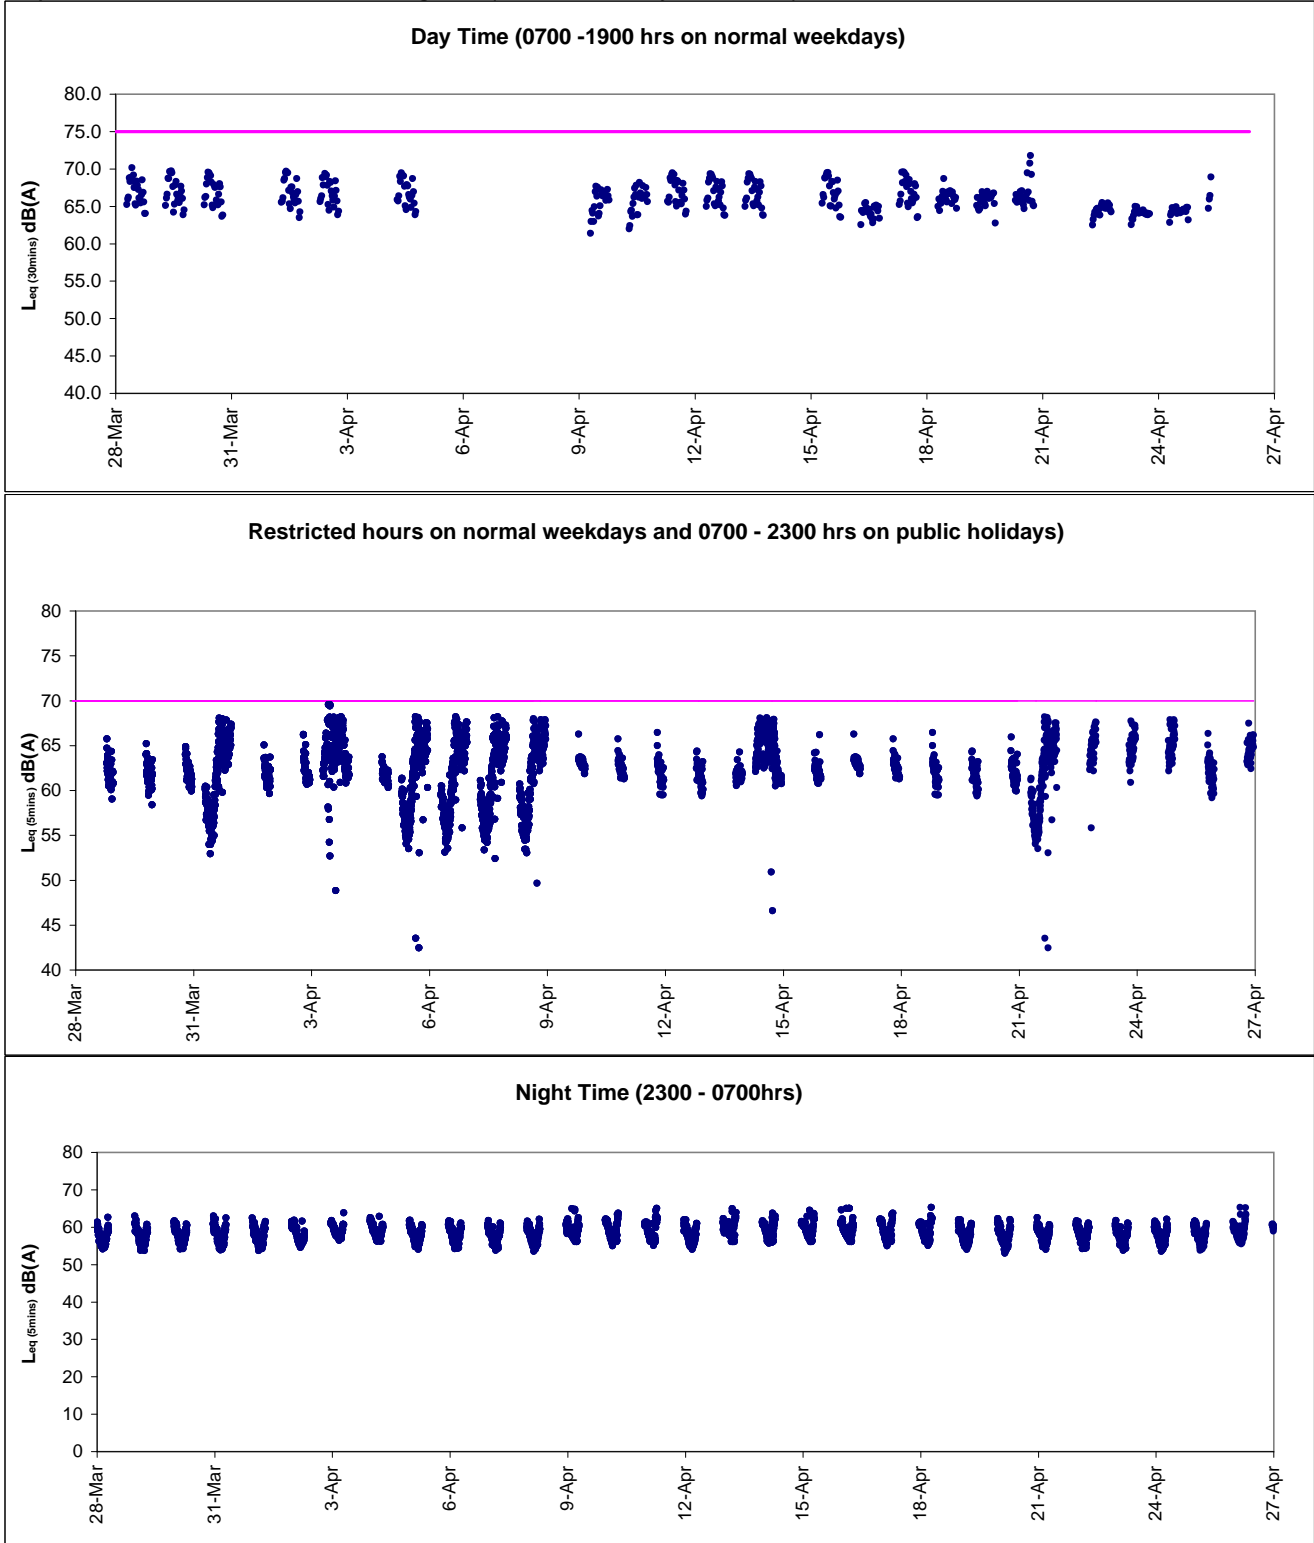

Graphic Presentation of Real Time Noise Monitoring Result (Oil Street Community Liaison Center)